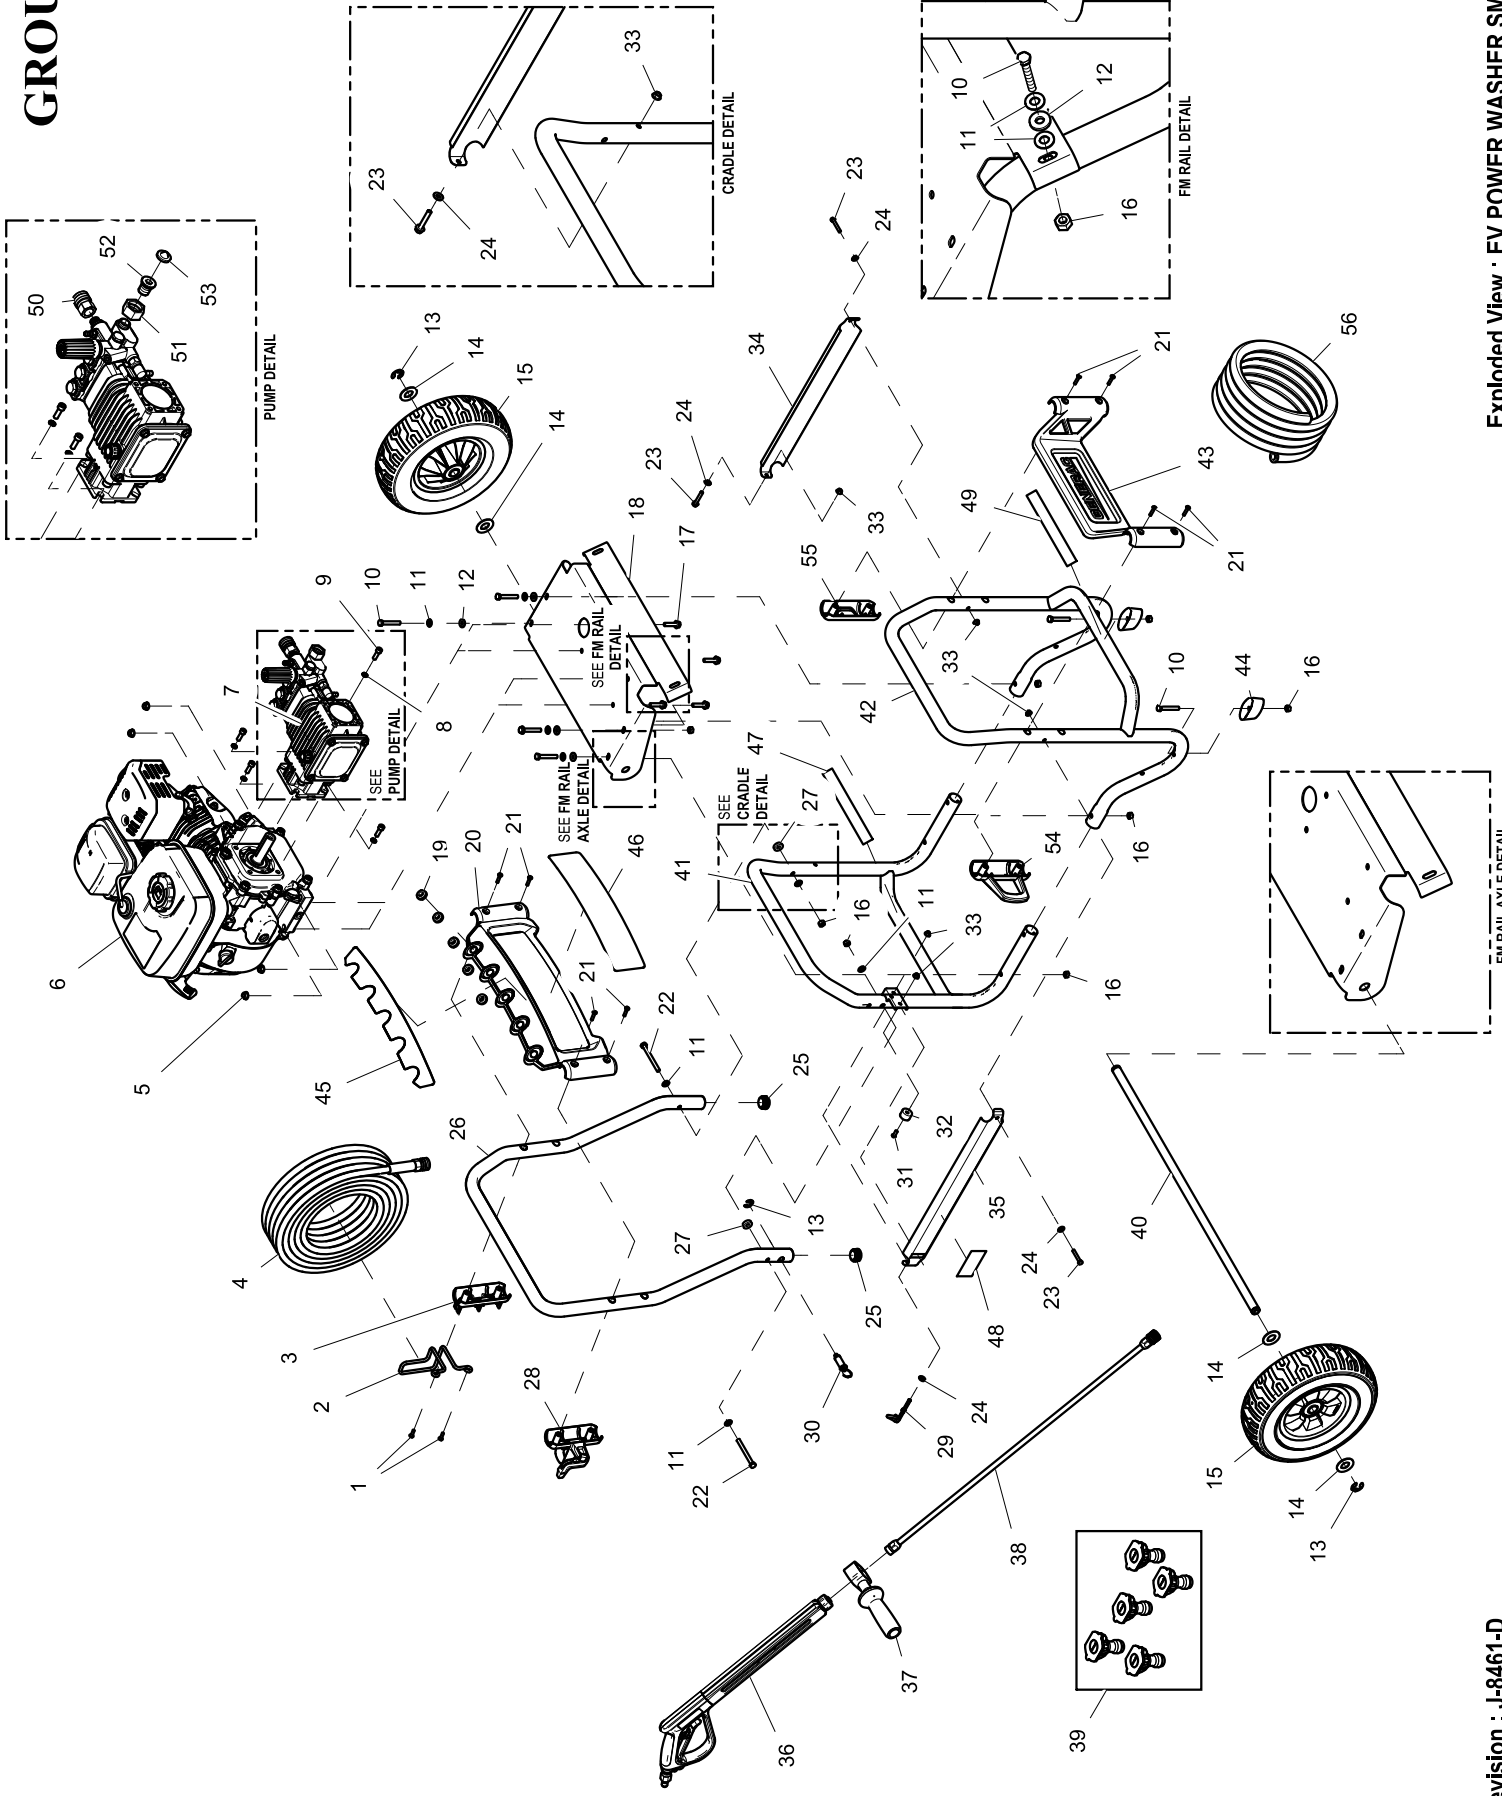

GROUP EV

EXPLODED VIEW: EV POWER WASHER SM GP

DRAWING #: 0K1721

GROUP EV

ITEM	PART#	QTY.	DESCRIPTION
1	0J1545	2	SCREW BHSP M6-2.5 X 19MM
2	0J0211	1	HOOK GP HOSE
3	0H9637	1	BILLBOARD CAP W/HOSE HOOK GP
4	OK1775A	1	HOSE 3/8" X 35' W/QC DISK
5	067989	4	NUT HEX FL WHIZ M8-1.25
6	OK1043	1	ENGINE 212CC
	OK1044	1	ENGINE 212CC CARB
	OK2292	1	ENGINE 212CC (INT)
7	0J0172	1	PUMP, TRIPLEX
8	092479	4	WASHER LOCK M8 RIBBED
9	0J4188	4	SCREW SHC M8-1.25 X 18 C8.8 ZP
10	0J3317	8	SCREW HHC M8-1.25X55 8.8 BL ZP
11	022145	12	WASHER FLAT 5/16-M8 ZINC
12	0D4417	6	WASHER,RUBBER 1/4" X 1/8" THK
13	0J2686	3	RING, SNAP - 5/8" TYPE E
14	022247	4	WASHER FLAT 5/8 ZINC
15	0H9589B	2	WHEEL 10" DIA X 3"
16	049820	10	NUT HEX LOCK M8-1.25 NY INS
17	089230	4	SCREW HHFC M8-1.25 X 35 G8.8
18	0J8104	1	FRAME RAIL-ENGINE SM GP
19	0J3079	5	GROMMET-NOZZLE
20	0J0673	1	BILLBOARD-UPPER SM GP SERIES
21	0J1544	8	SCREW BHSP M6-2.5 X 25MM
22	061906	2	SCREW HHC M8-1.25 X 85 C8.8
23	051753	3	SCREW HHC M6-1.0 X 40 C8.8 FTH
24	022473	4	WASHER FLAT 1/4-M6 ZINC
25	0H9731	2	TUBE END CAP - 1-1/4" OD TUBE
26	0J0668	1	TUBE-SM GP HANDLE
27	0J0688	2	WASHER .325 X .875 X .25 NYLON
28	0J0141	1	BILLBOARD CAP W/GUN HOOK
29	0J2422	1	ASSY-WIRE PULL START CORD
30	0J0050	1	PULL PIN ASSEMBLY
31	0J5086	1	SCREW BHSC M6-1.0 X 20 ZP
32	0J5254	1	BUMPER-HANDLE STOP
33	0E8388	5	NUT HEX FL WHIZ M6-1.0
34	0J5155A	1	BRACKET-SIDE W/O CUTOUT SM
35	0J5155B	1	BRACKET-SIDE W/CUTOUT SM
36	0J7554	1	GUN ASSY W/RIBS
37	0J1052	1	GUN SUPPORT HANDLE
38	0H9640A	1	LANCE ASSY-20" LONG SS
39	0H9617B	1	KIT-NOZZLE
40	0H9603D	1	AXLE, 5/8" DIA
41	0J0665	1	WLDMNT, SM GP TUBE FRAME RR
42	0J0664	1	WLDMNT, SM GP TUBE FRAME FT
43	0J0674	1	BILLBOARD-LOWER SM GP SERIES
44	0G9055A	2	FOOT
45	OK1436	1	DECAL-NOZZLE ID SM GP SERIES
46	OK1438	1	DECAL-GENERAC SM GP SERIES
47	0J3376	1	DECAL QUICK START GP
48	0J3452	1	DECAL-ON/OFF
49	0J3375	1	DECAL QUICK START GP
50	0H9568	1	COUPLING-FEMALE QDISK
51	0J1445	1	NUT-GARDEN HOSE INLET
52	0J1443	1	NIPPLE-GARDEN HOSE INLET
53	0J1444	1	SCREEN-GARDEN HOSE INLET
54	0J0140	1	BILLBOARD CAP W/WAND HOOK GP
55	0J0139	1	BILLBOARD CAP W/O HOOK GP
56	0J5710	1	DETERGENT HOSE AND FILTER